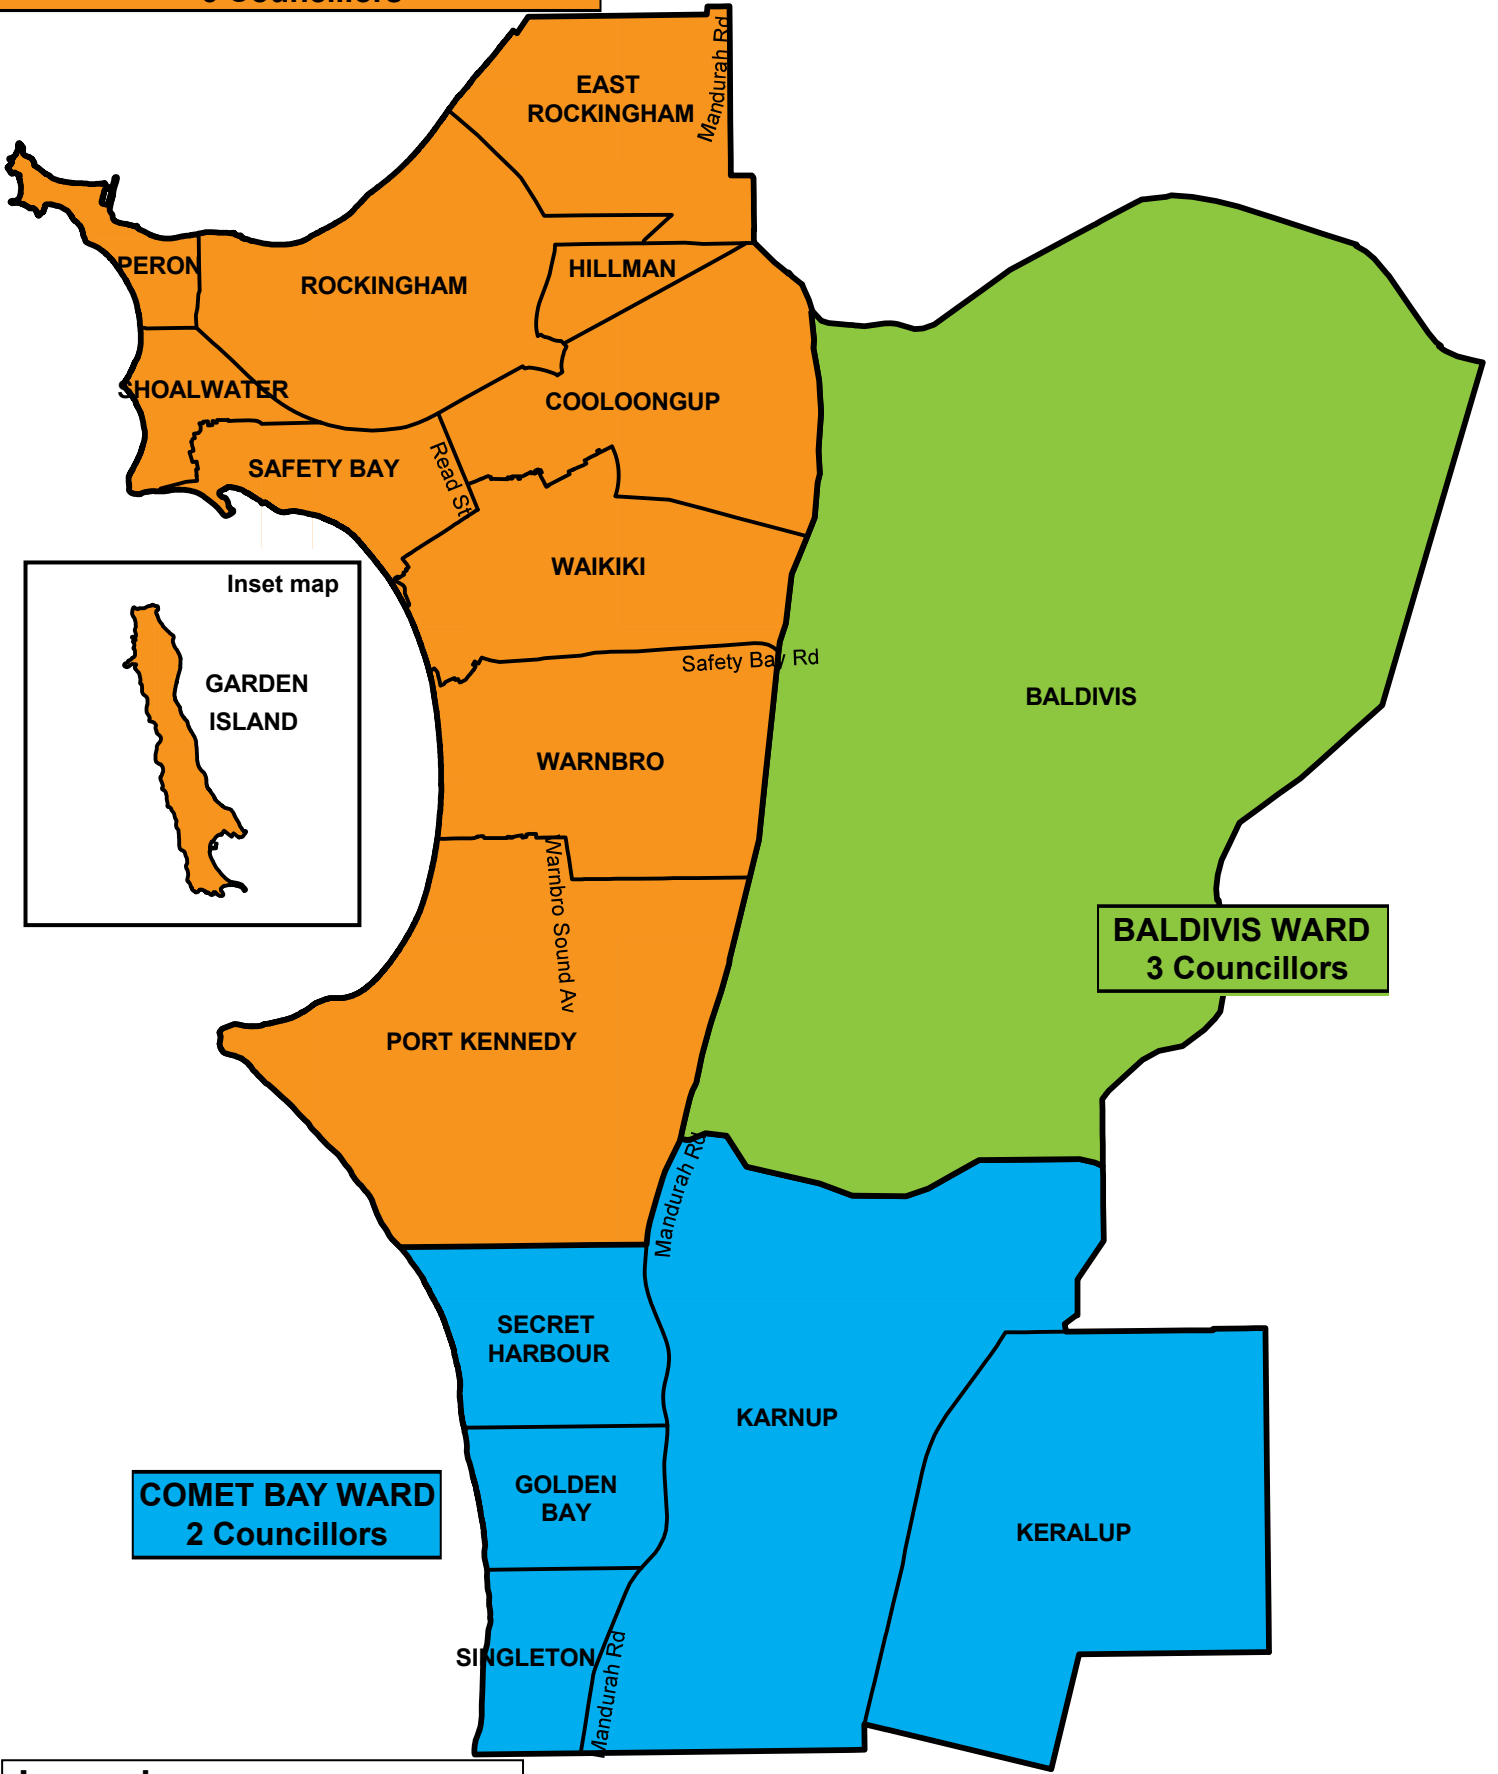

ROCKINGHAM / SAFETY BAY WARD
6 Councillors

BALDIVIS WARD
3 Councillors

COMET BAY WARD
2 Councillors

Legend

- Suburb Boundaries
- Comet Bay Ward
- Baldivis Ward
- Rockingham / Safety Bay Ward