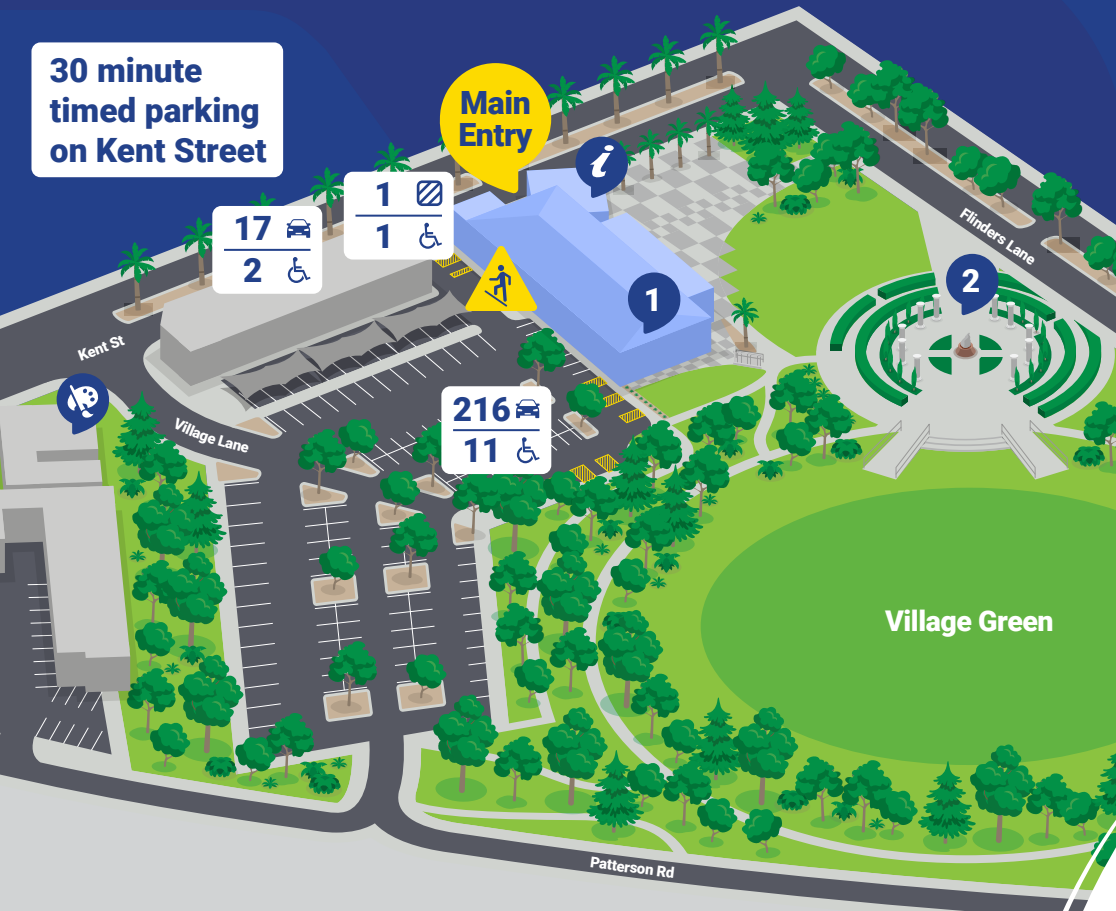

Gary Holland Community Centre and Village Green Map

30 minute
timed parking
on Kent Street

Rockingham
Arts Centre

Incline from car park
to Kent Street

Rockingham
Visitor Centre

Gary Holland
Community Centre

Rockingham
War Memorial

Parkings Bays

ACROD Bays

Loading Bay

Village Green

where the coast comes to life