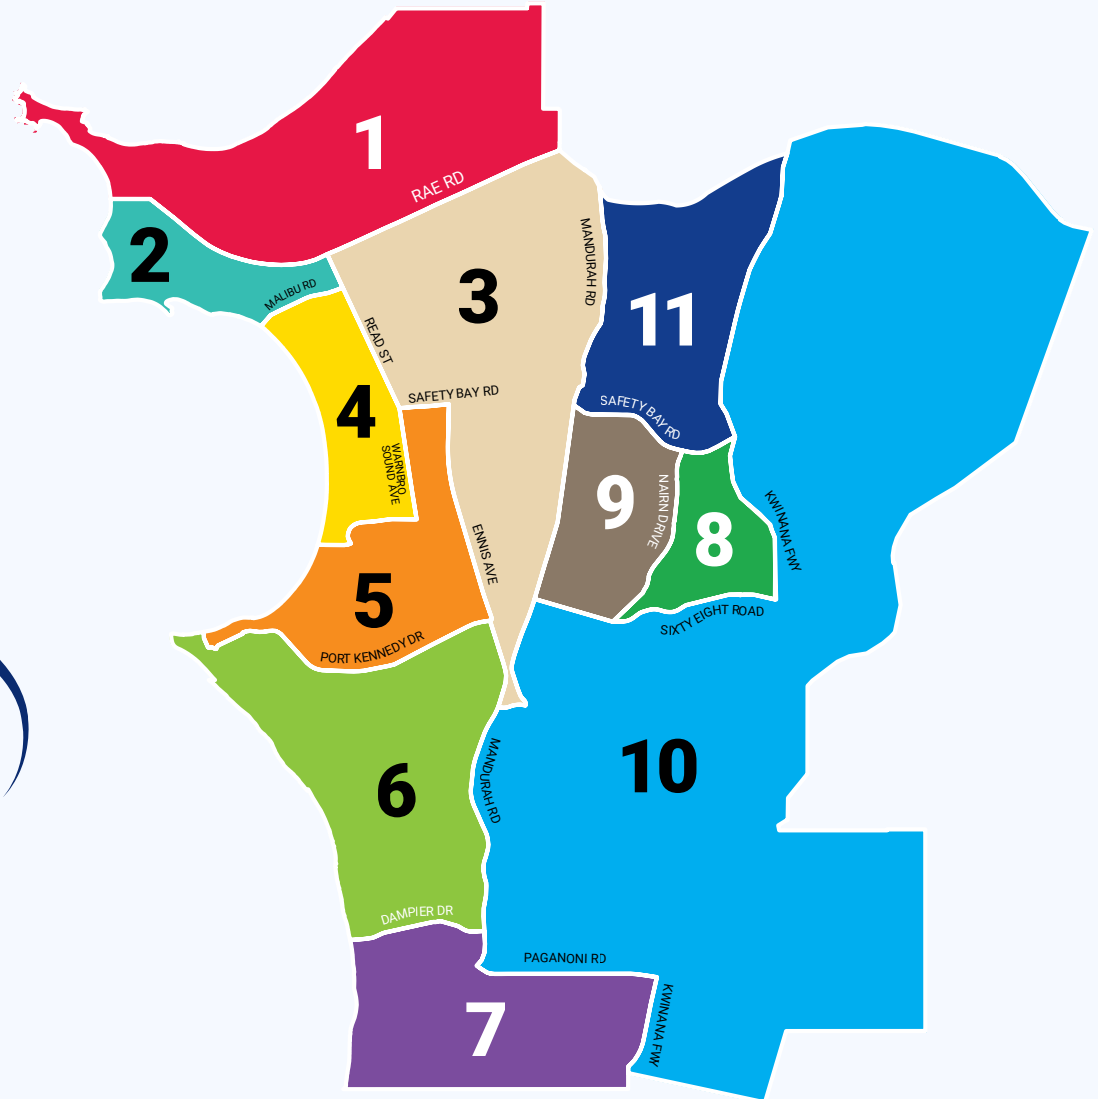

Verge Collection Dates

2026/2027

Scan the QR code to find your dates or visit [Near Me](#).

Area: General Waste 2026	
1	Monday 13 July
2	Monday 20 July
3	Monday 27 July
4	Monday 3 August
5	Monday 10 August
6	Monday 17 August
7	Monday 24 August
8	Monday 31 August
9	Monday 7 September
10	Monday 14 September
11	Monday 21 September

Area: Green Waste 2026	
1	Monday 12 October
2	Monday 19 October
3	Monday 26 October
4	Monday 2 November
5	Monday 9 November
6	Monday 16 November
7	Monday 16 November
8	Monday 23 November
9	Monday 23 November
10	Monday 30 November
11	Monday 7 December

Area: Green Waste 2027	
1	Monday 12 April
2	Monday 19 April
3	Monday 26 April
4	Monday 3 May
5	Monday 10 May
6	Monday 17 May
7	Monday 17 May
8	Monday 24 May
9	Monday 24 May
10	Monday 31 May
11	Monday 7 June