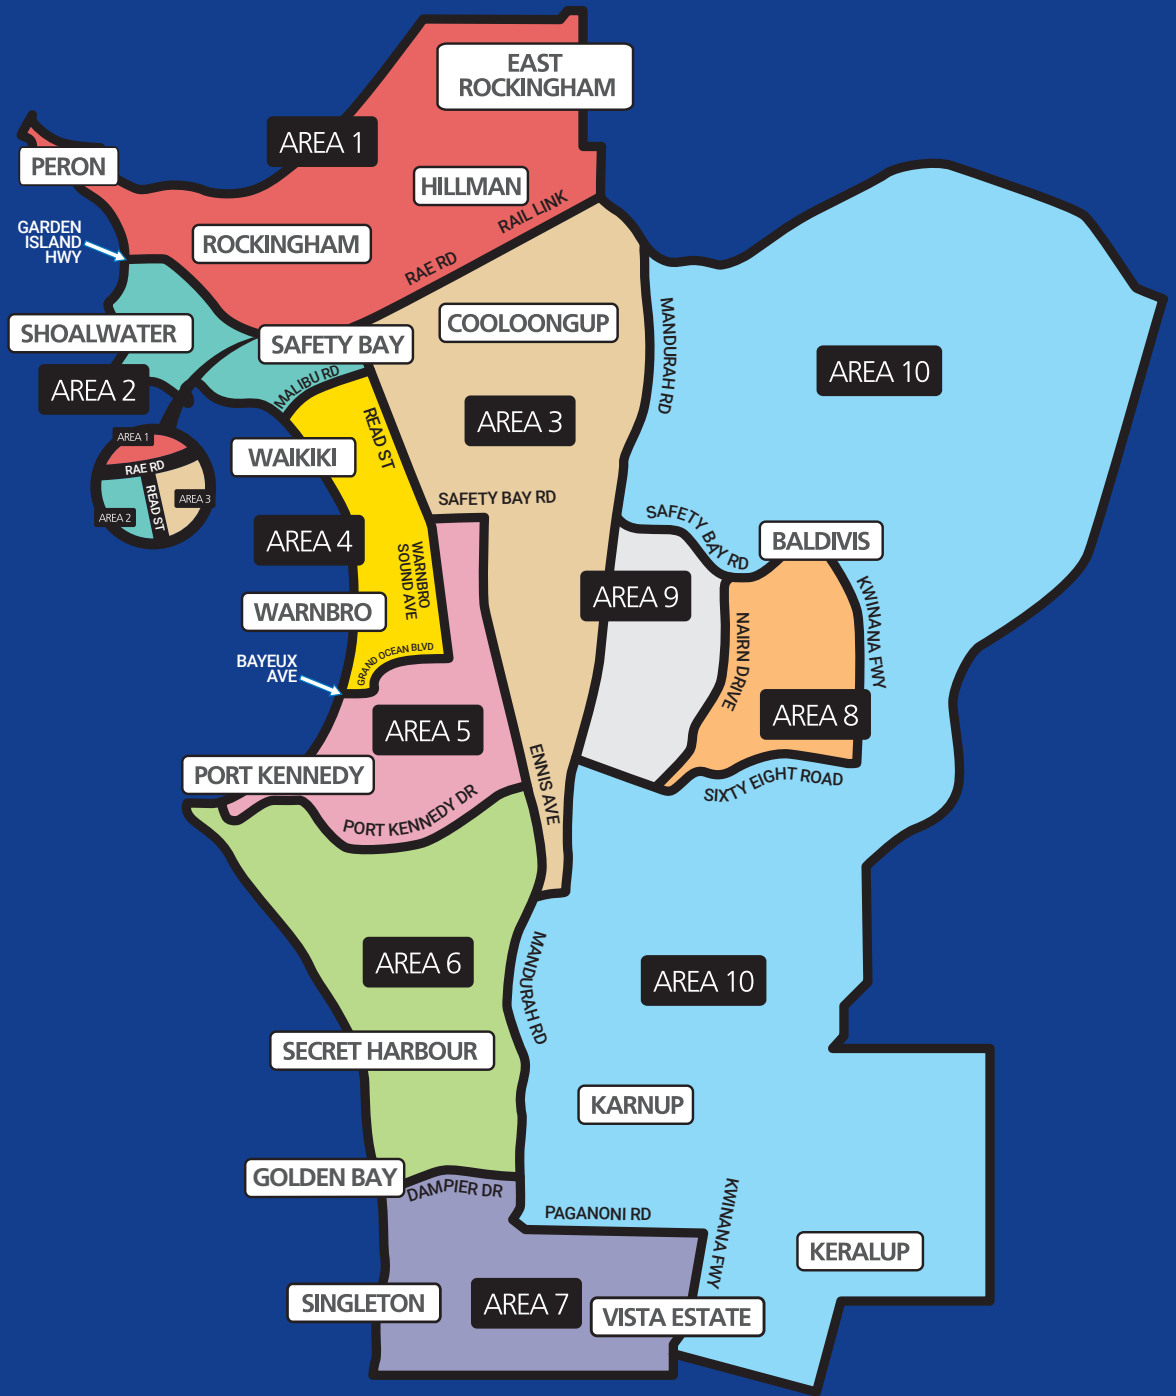

Collection Area Map

Collection Area Dates

Area	General Waste 2024	Area	Green Waste 1 2024	Area	Green Waste 2 2025
1	Monday 15 July	1	Monday 7 October	1	Monday 7 April
2	Monday 22 July	2	Monday 14 October	2	Monday 14 April
3	Monday 29 July	3	Monday 21 October	3	Monday 21 April
4	Monday 5 August	4	Monday 28 October	4	Monday 28 April
5	Monday 12 August	5	Monday 4 November	5	Monday 5 May
6	Monday 19 August	6	Monday 11 November	6	Monday 12 May
7	Monday 26 August	7	Monday 11 November	7	Monday 12 May
8	Monday 2 September	8	Monday 18 November	8	Monday 19 May
9	Monday 9 September	9	Monday 18 November	9	Monday 19 May
10	Monday 16 September	10	Monday 25 November	10	Monday 26 May