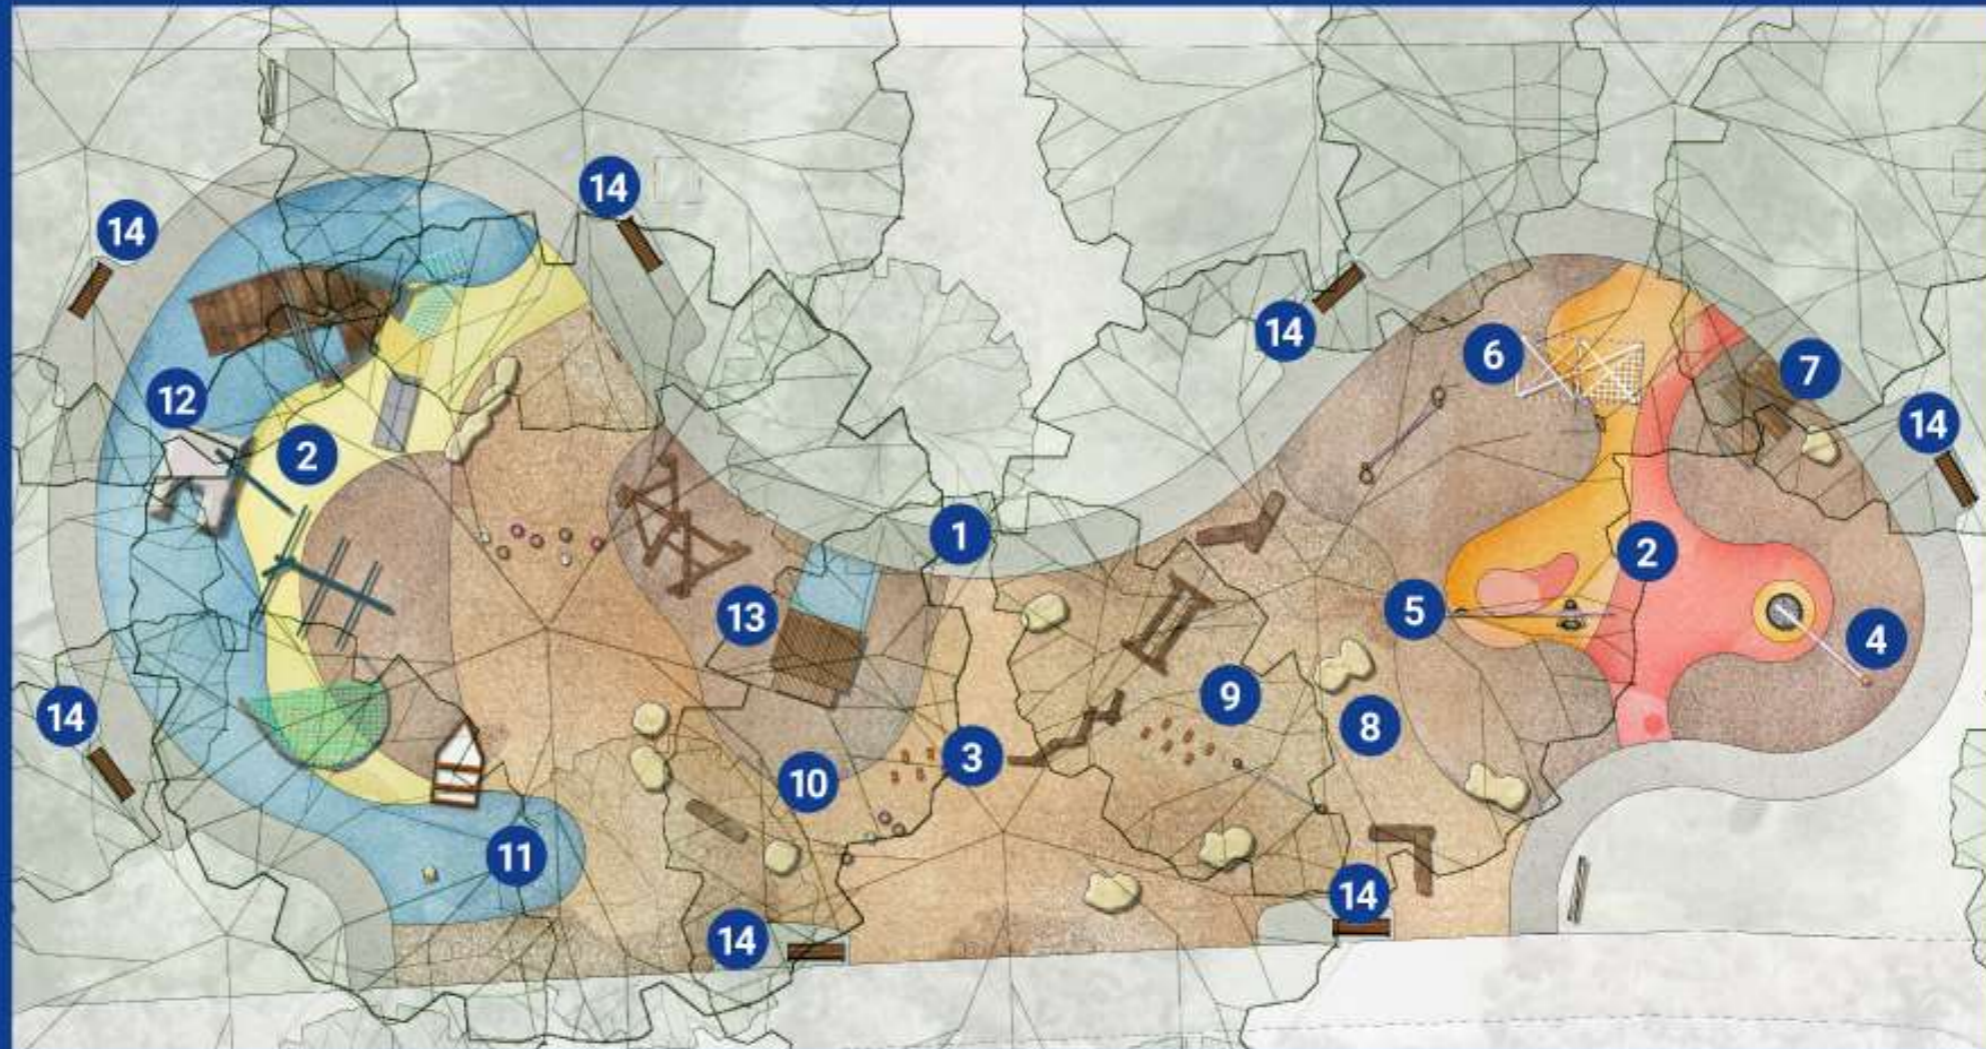

Churchill Park – Play space

Legend

1. Concrete access pathway around playground area
2. Rubber softfall in varying colours/patterns
3. Nature play areas
4. Cantilevered basket/group swing – timber crane
5. Three bay swing with a mixture of swings
6. Timber mill look framework with ropes and netting
7. "Milled timber packs" timber platforms
8. Feature rock boulders through play space
9. Balance logs/beams stacked at varying angles
10. Bush poles/steppers at varying heights – some to include balance ropes, stilts etc.
11. Nautical themed rockers
12. Shipwreck play structure with slides, climbing nets and platform play
13. Jetty shack cubby to provide imagination play
14. Bench seating with pram/wheelchair parking space adjacent